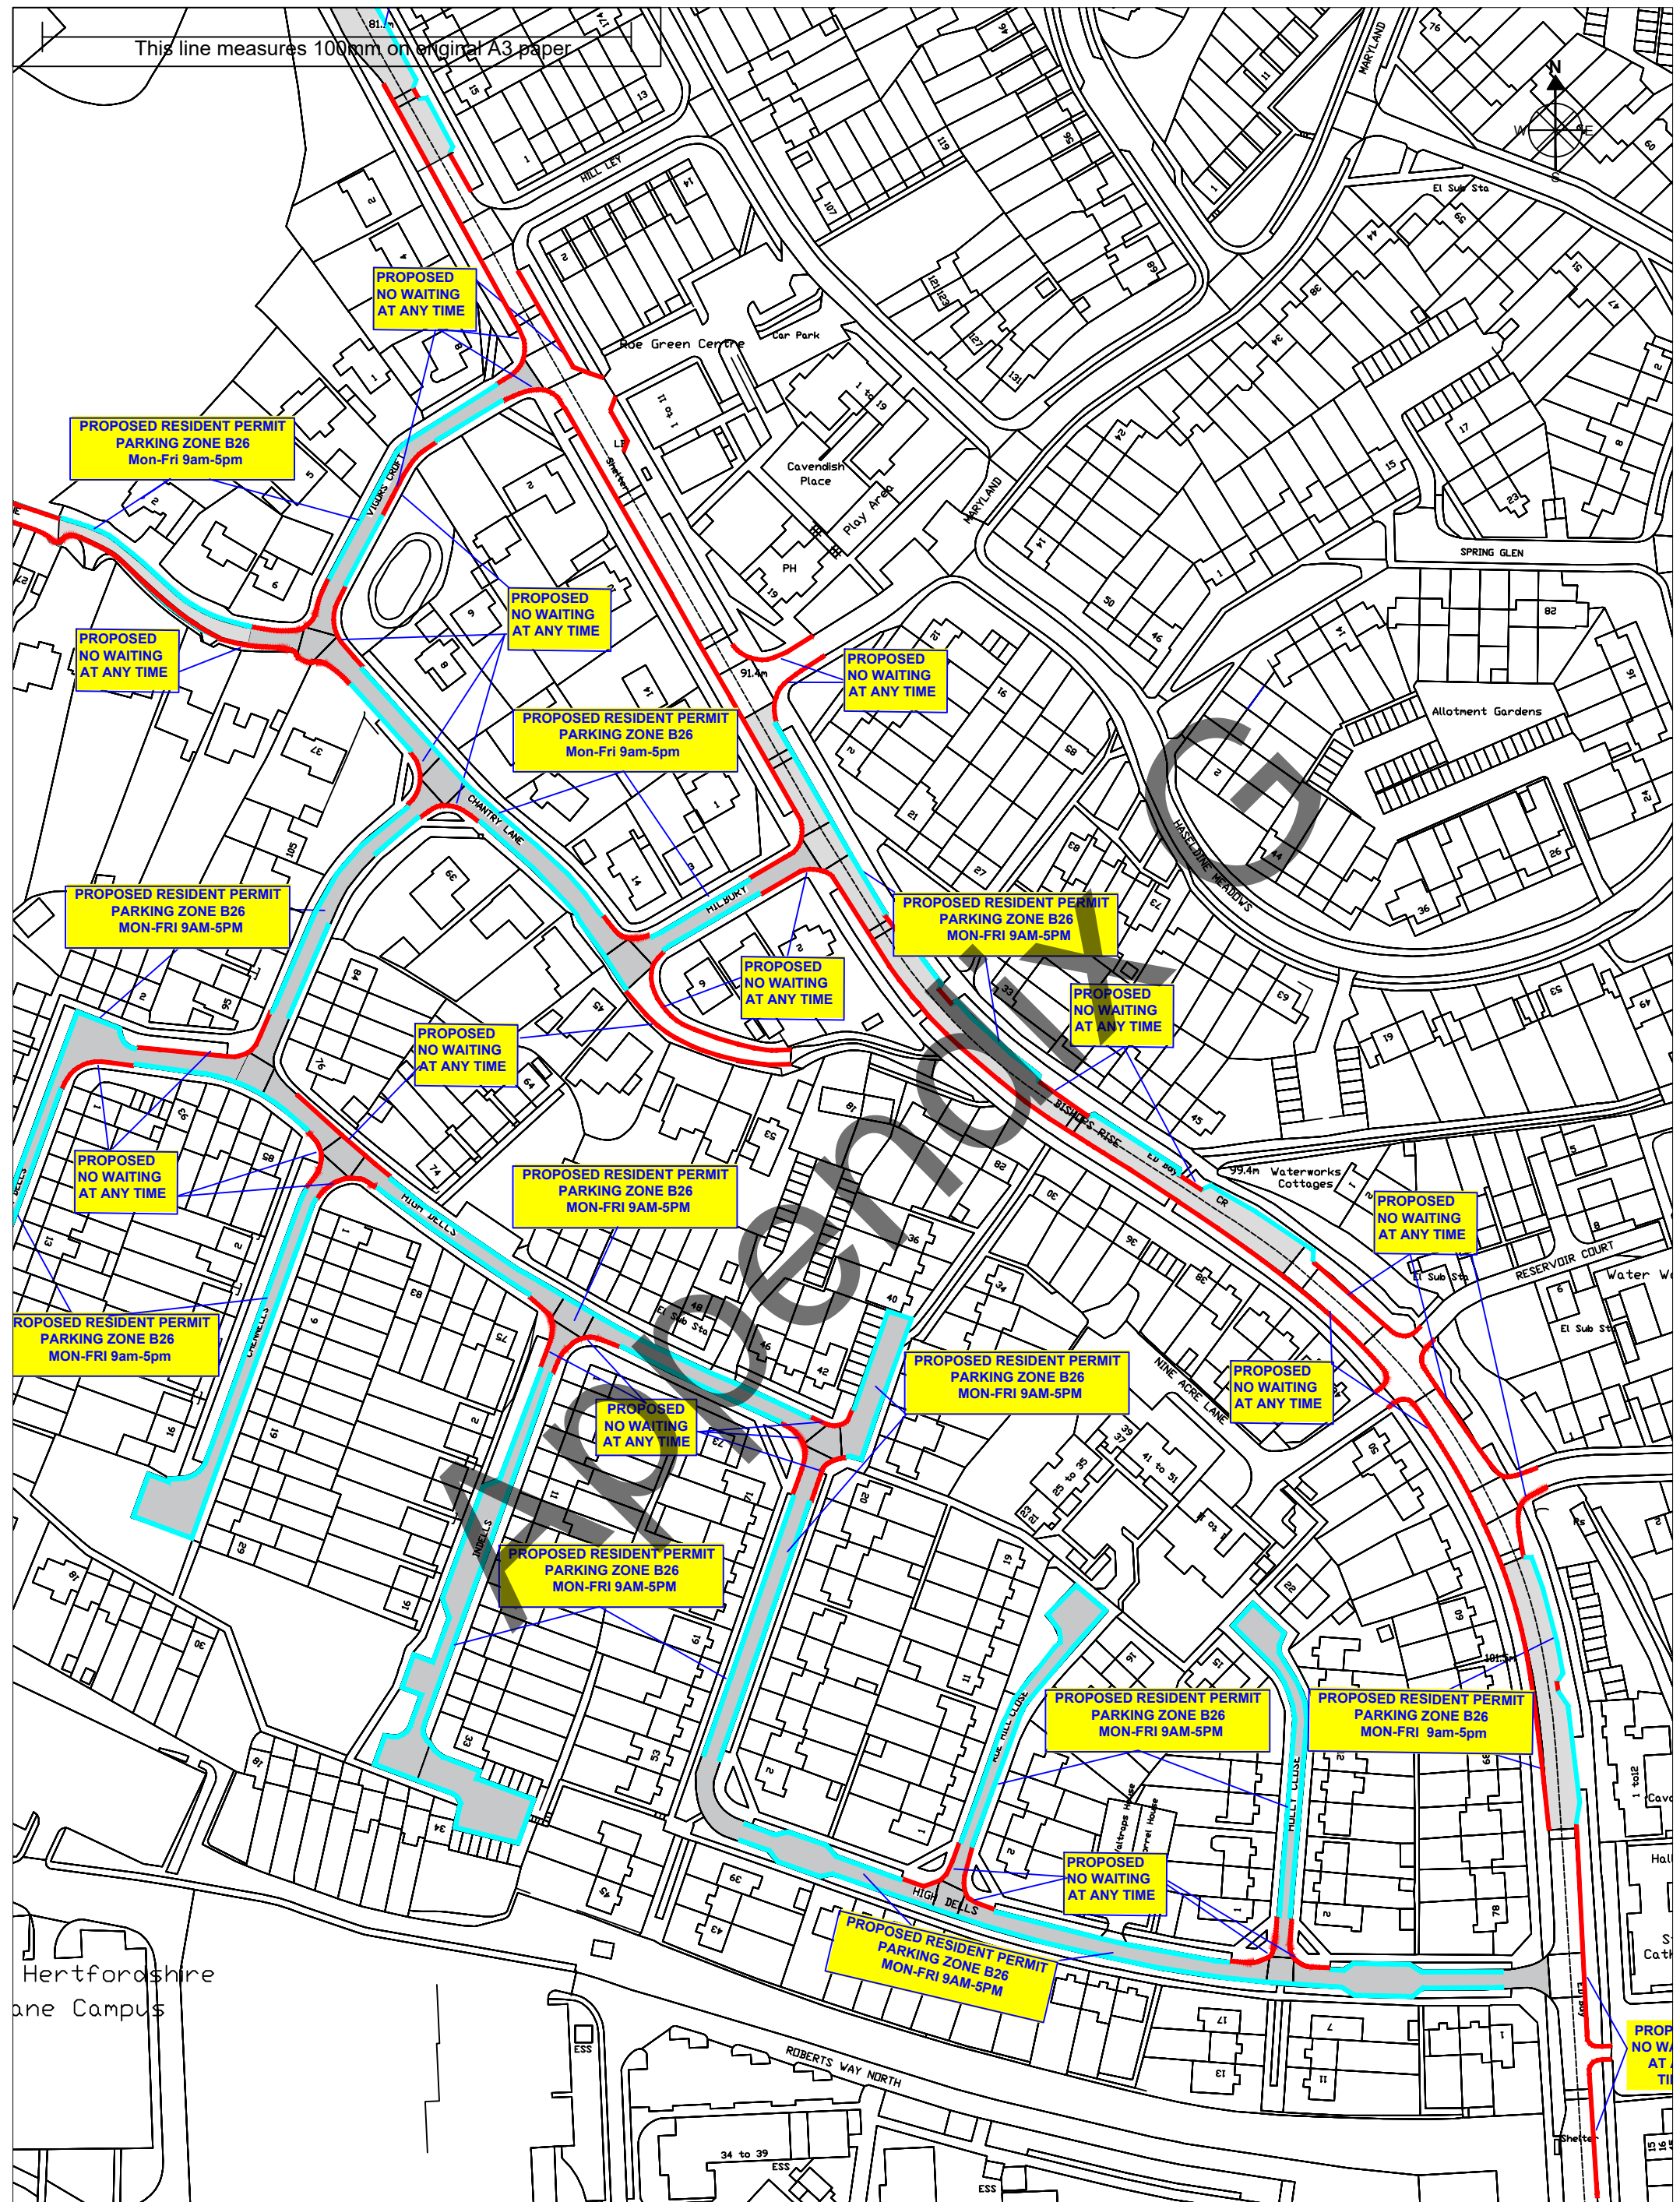

Title **THE BOROUGH OF WELWYN HATFIELD (VARIOUS ROADS, HIGH DELLS, HATFIELD) (RESTRICTION OF WAITING AND PERMIT PARKING ZONES) ORDER PLANS 2022**

Key — - PROPOSED RESIDENTS PARKING SCHEME  
— - PROPOSED DOUBLE YELLOW LINES

Scale - 1:1500 on A3  
 Drawn - 29/07/2022  
 By -PB of Parking Services  
 Drawing - HD/001/22

© Crown Copyright All rights reserved Welwyn Hatfield  
 Borough Council License No. LA 100019547 2022

This line measures 100mm on original A3 paper

Title **THE BOROUGH OF WELWYN HATFIELD (VARIOUS ROADS, HIGH DELLS, HATFIELD) (RESTRICTION OF WAITING AND PERMIT PARKING ZONES) ORDER PLANS 2022**

Key - PROPOSED RESIDENTS PARKING SCHEME  
 - PROPOSED DOUBLE YELLOW LINES